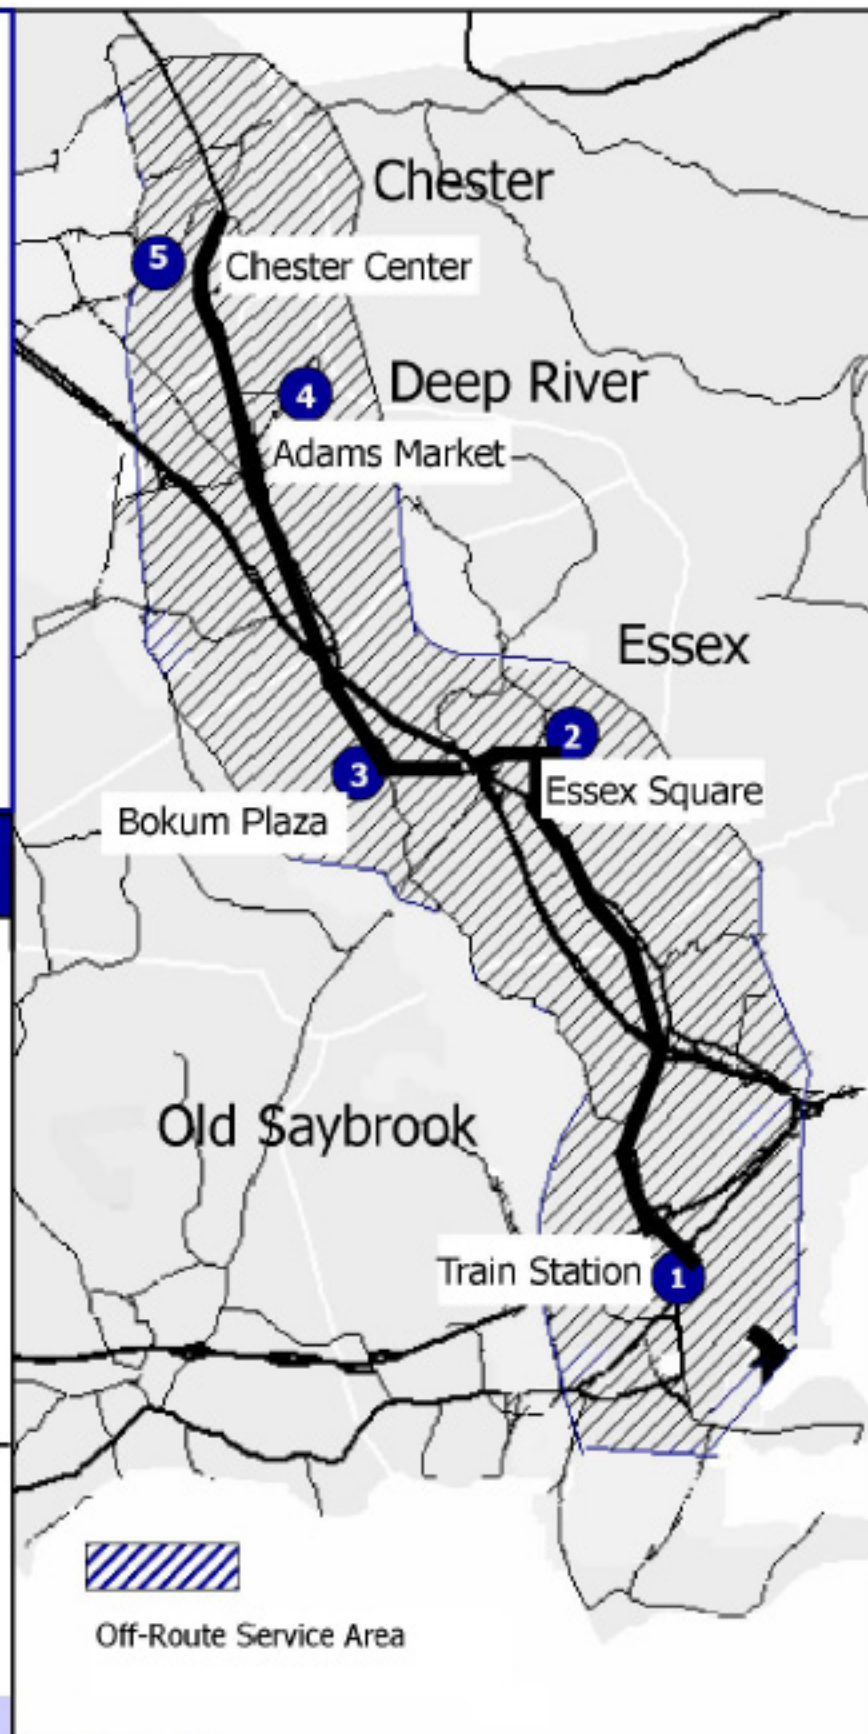

- Timed Stops** Are listed on the timetable and shown on the map as ●
- REQ Stops** Bus will make stops on request. Passengers should call for pick up information.
- Flag Stop** Passengers may flag the bus down anywhere along the route. Drivers will pull over in a safe location
- Off-Route Service** Passengers unable to get to the bus stop may call to request service from their homes. Busses will travel off-route up to 1 mile. Off-route service is shown on the map as 
- Transfers** Coordinated connection with Shoreline Shuttle. Free transfers available.
- \*\*** Runs from June through October.

**Fares**

Regular .....	\$1.25
Off-Route .....	\$2.50

**Multi-trip Passes**  
Multi-trip passes are available for purchase  
Call customer service for details

**PHONE NUMBERS**  
Customer Service  
**510-0429**  
TTD Call  
(800) 842-9710  
Comments or concerns  
Call 510-0429

[www.estuarytransit.org](http://www.estuarytransit.org)

**NORTHBOUND**

**SOUTHBOUND**

Monday - Friday  
Old Saybrook to Chester

Monday - Friday  
Old Saybrook to Chester

Saybrook Point **	Old Saybrook RR Station	Old Saybrook Shopping Ctr	Essex Center	Bokum Shopping Plaza Essex	Adam's Market Deep River	Chester Center
-------------------	-------------------------	---------------------------	--------------	----------------------------	--------------------------	----------------

Chester Center	Adam's Market Deep River	Bokum Shopping Plaza Essex	Essex Center	Old Saybrook RR Station	Old Saybrook Shopping Ctr	Saybrook Point **
----------------	--------------------------	----------------------------	--------------	-------------------------	---------------------------	-------------------